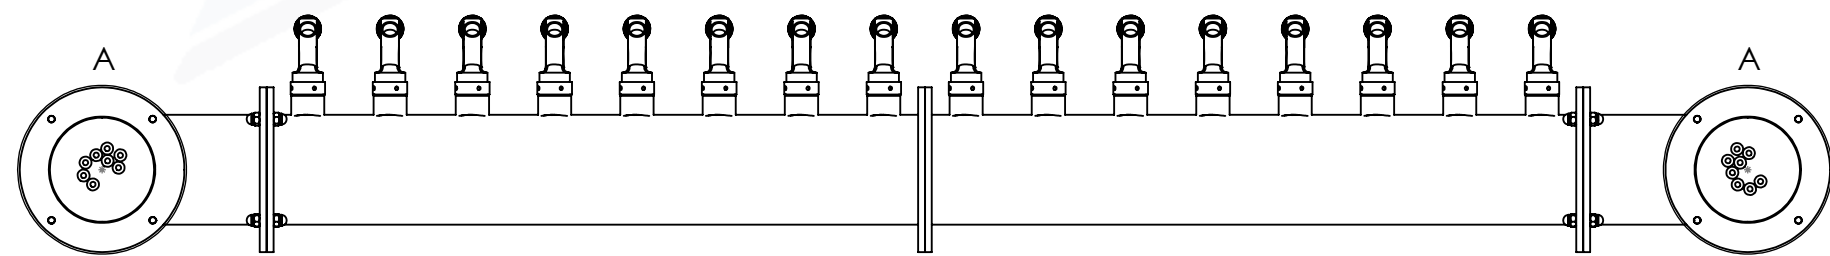

304SS tube connected to CBS NSF Flexible Total Barrier Tubing to 15lbs of Restriction

Suggested Drip Tray:
 BB701351 - 51" x 7" BSS Drip Tray
 BB702451 - 51" x 7" BSS Spray Drip Tray

Drawn By:	Chillmax Beverages Solutions, LLC	Date:	11/7/2024	Title:	
Approved By:	Production Manager			16T(3"OC) PSS LIONS GATE CH-MX AIR	
Material:	304 SS	Finish:	Polished SS	Part Number:	Revision:
Unless otherwise mentioned, dimensions are inches				BB101830-16AC	
				Scale:	